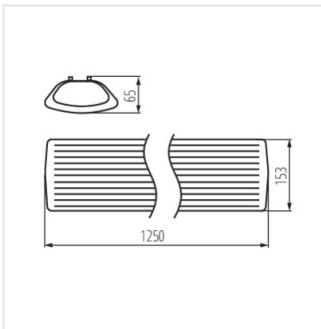

MEBA 4LED 2X120