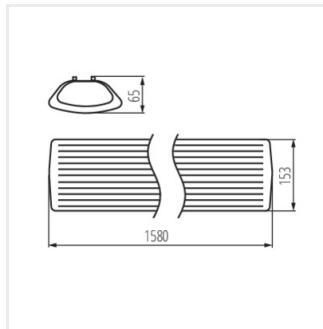

MEBA 4LED 2X150