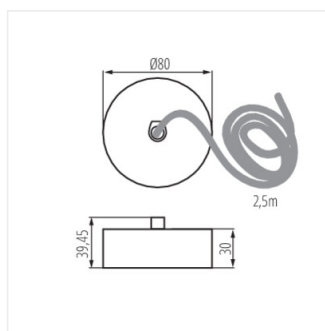

Accessory for linear light fittings

ALIN CORD 1F-B