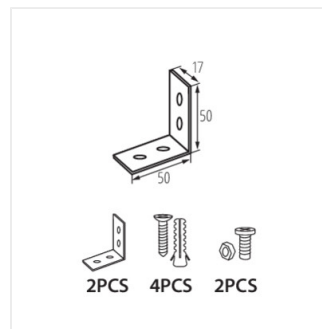

### Accessory for linear light fittings

KLOSZ MPR AL 23W/33W

KLOSZ MPR AL 11W/17W

KLOSZ MPR AL-LX

ALIN NT GRIP

ALIN CORD 1F-W

ALIN CORD 1F-B

ALIN CORD 1F-SR

ALIN CORD DALI 1F-W

ALIN CORD DALI 1F-B

ALIN CORD DALI 1F-SR

KLOSZ MPR AL 23W/33W

KLOSZ MPR AL 11W/17W

ALIN NT GRIP

ALIN CORD 1F-W

### Accessory for linear light fittings

ALIN CORD 1F-B

ALIN CORD 1F-SR

ALIN CORD DALI 1F-W

ALIN CORD DALI 1F-B

ALIN CORD DALI 1F-SR

ALIN CORD 3F-W

ALIN CORD 3F-B