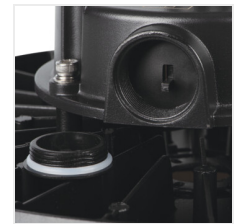

HB PRO STRONG

High-bay LED light fitting

up to
170 lm/W

IP 65

10IK

[V] 220-240 AC	[Hz] 50	[°] 90	≥25000	[h] 50000	ellipse ≤ 6x MacAdam	Ra 80
SMD	1-10V	⊕	IP 65	⌚	[°C] -30÷50	↑
IK 08	⚡	[m] 0.3	[mm²] 1	⊕-m	Hg	CE
EAC	UK CA	⬇				

HB PRO STRONG 150W-NW

	[W]	[lm]	Tc [K]	
HB PRO STRONG 150W-NW 27158	150	25500	4000	black
	112,5	19125		
	75	12750		
HB PRO STRONG 200W-NW 27159	200	34000	4000	black
	150	25500		
	100	17000		

Kanlux HB PRO STRONG are high-bay luminaires, offering luminous efficiency of up to 170 lm/W. Thanks to the 1-10V power supply with dimming function, enabling smooth regulation of light intensity, as well as the possibility of manual adjustment of the luminaire power at the following levels: 100%, 75 % and 50% you will gain even greater control over the lighting. Kanlux HB PRO STRONG in the 200W version generates a luminous flux of 34,000 lm, which will ensure visibility even in large spaces.

The safety and versatility of these fixtures are crucial, which is why Kanlux HB PRO STRONG is equipped with top security features. Protection against mechanical damage at the IK10 level (using a protective grid) and resistance to the ingress of water and dust at the IP65 level make this luminaire a safe choice for various applications. We guarantee not only a 5-year warranty for Kanlux HB PRO STRONG fixtures, but also 50,000 hours of use. Additionally, a wide range of available accessories, such as protective grids, lenses and wall and ceiling mounts, allow you to adapt the luminaire to the specific needs of your space.