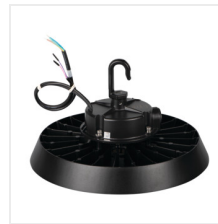

HB PRO STRONG

High-bay LED light fitting

up to
170 lm/W

IP 65

10IK

[V] 220-240 AC	[Hz] 50	[°] 90	≥25000	[h] 50000	ellipse ≤ 6x MacAdam	Ra 80
SMD	1-10V	⊕	IP 65	⌚	[°C] -30÷50	↑
IK 08	⚡	[m] 0.3	[mm²] 1	⊕-m	Hg	CE
EAC	UK CA	⬇				

HB PRO STRONG 150W-NW

	[W]	[lm]	Tc [K]	
HB PRO STRONG 150W-NW 27158	150	25500	4000	black
	112,5	19125		
	75	12750		
HB PRO STRONG 200W-NW 27159	200	34000	4000	black
	150	25500		
	100	17000		

Kanlux HB PRO STRONG are high-bay luminaires, offering luminous efficiency of up to 170 lm/W. Thanks to the 1-10V power supply with dimming function, enabling smooth regulation of light intensity, as well as the possibility of manual adjustment of the luminaire power at the following levels: 100%, 75 % and 50% you will gain even greater control over the lighting. Kanlux HB PRO STRONG in the 200W version generates a luminous flux of 34,000 lm, which will ensure visibility even in large spaces.

The safety and versatility of these fixtures are crucial, which is why Kanlux HB PRO STRONG is equipped with top security features. Protection against mechanical damage at the IK10 level (using a protective grid) and resistance to the ingress of water and dust at the IP65 level make this luminaire a safe choice for various applications. We guarantee not only a 5-year warranty for Kanlux HB PRO STRONG fixtures, but also 50,000 hours of use. Additionally, a wide range of available accessories, such as protective grids, lenses and wall and ceiling mounts, allow you to adapt the luminaire to the specific needs of your space.

HB PRO STRONG

High-bay LED light fitting

- Enclosure material: aluminum alloy
- Protective glass material: plastic

HB PRO STRONG 150W-NW

HB PRO STRONG 200W-NW

HB PRO STRONG 150W-NW

HB PRO STRONG 200W-NW