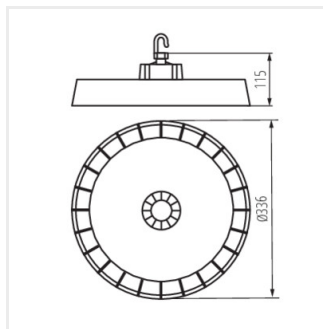

HB PRO STRONG

High-bay LED light fitting

- Enclosure material: aluminum alloy
- Protective glass material: plastic

HB PRO STRONG 150W-NW

HB PRO STRONG 200W-NW

HB PRO STRONG 150W-NW

HB PRO STRONG 200W-NW