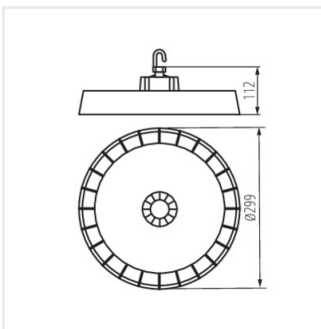

HB PRO STRONG

High-bay LED light fitting

- Enclosure material: aluminum alloy
- Protective glass material: plastic

HB PRO STRONG 150W-NW

HB PRO STRONG 200W-NW

HB PRO STRONG 150W-NW

HB PRO STRONG 200W-NW