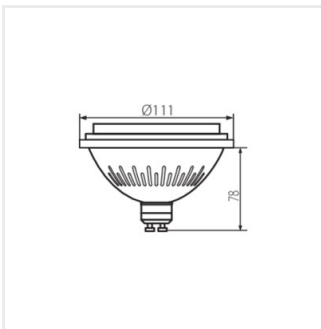

EN

iQ LED

Kanlux

IQ-LED ES-111

LED light source

IQ-LED ES-111 12W

IQ-LED ES-111 12W