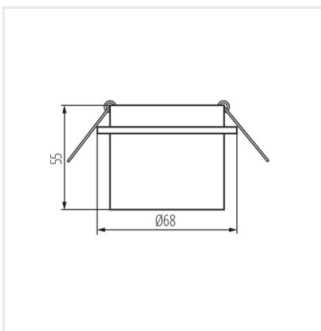

- Decorative ring without a ceramic frame
- Enclosure material: aluminum alloy

SPAG

Ring for spotlight fittings

SPAG S B-G

SPAG D B-G

SPAG D W-G

SPAG S

SPAG C