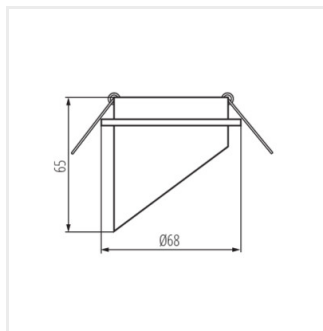

- Decorative ring without a ceramic frame
- Enclosure material: aluminum alloy

SPAG

Ring for spotlight fittings

SPAG S B-G

SPAG D B-G

SPAG D W-G

SPAG S

SPAG C