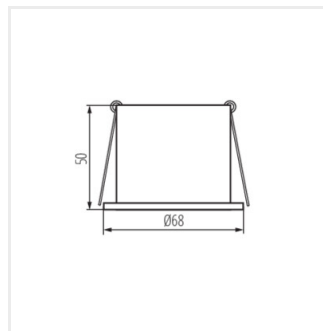

- Decorative ring without a ceramic frame
- Enclosure material: aluminum alloy

SPAG

Ring for spotlight fittings

SPAG S B-G

SPAG D B-G

SPAG D W-G

SPAG S

SPAG C