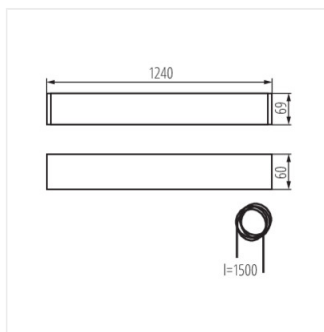

## ALIN 4LED 1240mm

T8 LED tube linear fittings

ALIN 4LED 1X120-W

ALIN 4LED 1X120-SR

ALIN 4LED 1X120-B

AL 4LED 120-MPR-W

AL 4LED 120-MPR-SR

AL 4LED 120-MPR-B

## ALIN 4LED 1240mm

### T8 LED tube linear fittings

ALIN 4LED 1X120-W

ALIN 4LED 1X120-SR

ALIN 4LED 1X120-B

AL 4LED 120-MPR-W

AL 4LED 120-MPR-SR

AL 4LED 120-MPR-B