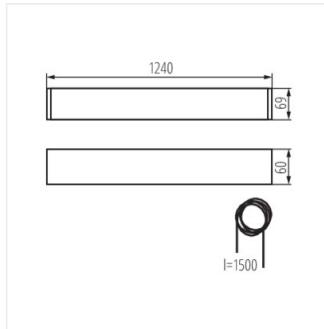

ALIN 4LED 1240mm

T8 LED tube linear fittings

ALIN 4LED 1X120-W