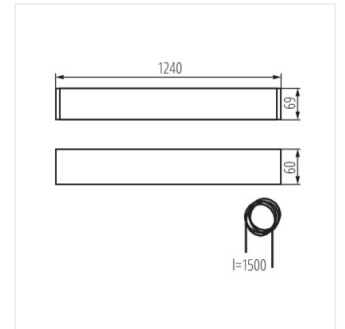

## ALIN 4LED 1240mm

T8 LED tube linear fittings

ALIN 4LED 1X120-W

ALIN 4LED 1X120-SR

ALIN 4LED 1X120-B

AL 4LED 120-MPR-W

AL 4LED 120-MPR-SR

AL 4LED 120-MPR-B

## ALIN 4LED 1240mm

### T8 LED tube linear fittings

ALIN 4LED 1X120-W

ALIN 4LED 1X120-SR

ALIN 4LED 1X120-B

AL 4LED 120-MPR-W

AL 4LED 120-MPR-SR

AL 4LED 120-MPR-B