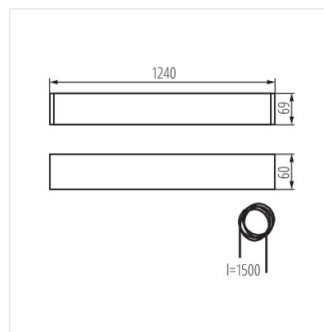

## ALIN 4LED 1240mm

T8 LED tube linear fittings

<b>[V]</b> 220-240 AC	<b>[Hz]</b> 50	<b>[W]</b> max 36	<b>G13</b>	<b>IP</b> 20	
<b>[°C]</b> 5÷25			<b>[mm<sup>2</sup>]</b> 1.5+2.5	<b>L N</b> ONE SIDE INPUT	 <b>0,5m</b>
<b>CE</b>	<b>EAC</b>	<b>PZH</b>	<b>UK</b> <b>CA</b>		

## ALIN 4LED 1240mm

T8 LED tube linear fittings

ALIN 4LED 1X120-W

ALIN 4LED 1X120-SR

ALIN 4LED 1X120-B

AL 4LED 120-MPR-W

AL 4LED 120-MPR-SR

AL 4LED 120-MPR-B

## ALIN 4LED 1240mm

### T8 LED tube linear fittings

ALIN 4LED 1X120-W

ALIN 4LED 1X120-SR

ALIN 4LED 1X120-B

AL 4LED 120-MPR-W

AL 4LED 120-MPR-SR

AL 4LED 120-MPR-B