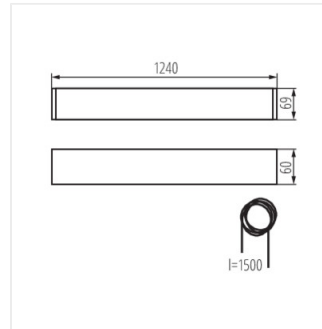

## ALIN 4LED 1240mm

T8 LED tube linear fittings

<b>[V]</b> 220-240 AC	<b>[Hz]</b> 50	<b>[W]</b> max 36	<b>G13</b>	<b>IP</b> 20	
<b>[°C]</b> 5÷25			<b>[mm<sup>2</sup>]</b> 1.5+2.5	<b>L N</b> ONE SIDE INPUT	 <b>0,5m</b>
<b>CE</b>	<b>EAC</b>	<b>PZH</b>	<b>UK</b> <b>CA</b>		

## ALIN 4LED 1240mm

T8 LED tube linear fittings

ALIN 4LED 1X120-W

ALIN 4LED 1X120-SR

ALIN 4LED 1X120-B

AL 4LED 120-MPR-W

AL 4LED 120-MPR-SR

AL 4LED 120-MPR-B

## ALIN 4LED 1240mm

### T8 LED tube linear fittings

ALIN 4LED 1X120-W

ALIN 4LED 1X120-SR

ALIN 4LED 1X120-B

AL 4LED 120-MPR-W

AL 4LED 120-MPR-SR

AL 4LED 120-MPR-B