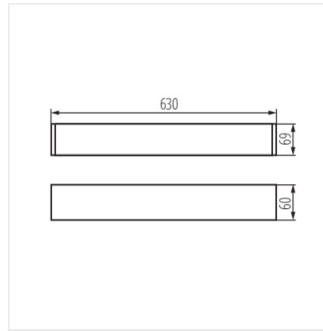

ALIN 4LED 630mm NT

T8 LED tube linear fittings

[V] 220-240 AC	[Hz] 50	[W] max 18	G13	IP 20	
[°C] 5÷25			[mm²] 1.5+2.5	L N ONE SIDE INPUT	 0,5m
CE	EAC	PZH	UK CA		

ALIN 4LED 1X60-W-NT

	TYPE				[mm]
ALIN 4LED 1X60-W-NT	27416	matt	white	T8 LED	630
ALIN 4LED 1X60-SR-NT	27418	matt	silver	T8 LED	630
ALIN 4LED 1X60-B-NT	27417	matt	black	T8 LED	630
AL 4LED 60-MPR-W-NT	28440	microprismatic	white	T8 LED	630
AL 4LED 60-MPR-SR-NT	28442	microprismatic	silver	T8 LED	630
AL 4LED 60-MPR-B-NT	28441	microprismatic	black	T8 LED	630

- Enclosure material: aluminum alloy
- Lampshade material: plastic

ALIN 4LED 630mm NT

T8 LED tube linear fittings

ALIN 4LED 1X60-W-NT

ALIN 4LED 1X60-SR-NT

ALIN 4LED 1X60-B-NT

AL 4LED 60-MPR-W-NT

AL 4LED 60-MPR-SR-NT

AL 4LED 60-MPR-B-NT

ALIN 4LED 630mm NT

T8 LED tube linear fittings

ALIN 4LED 1X60

ALIN 4LED 60-MPR