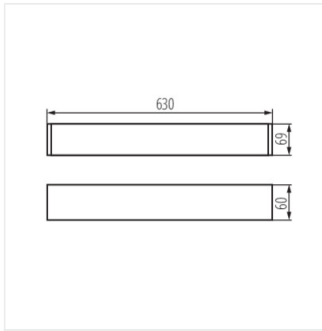

ALIN 4LED 630mm NT

T8 LED tube linear fittings

[V] 220-240 AC	[Hz] 50	[W] max 18	G13	IP 20	
[°C] 5÷25			[mm²] 1.5+2.5	L N ONE SIDE INPUT	 0,5m
CE	EAC	PZH	UK CA		

ALIN 4LED 1X60-W-NT

	TYPE				[mm]
ALIN 4LED 1X60-W-NT	27416	matt	white	T8 LED	630
ALIN 4LED 1X60-SR-NT	27418	matt	silver	T8 LED	630
ALIN 4LED 1X60-B-NT	27417	matt	black	T8 LED	630
AL 4LED 60-MPR-W-NT	28440	microprismatic	white	T8 LED	630
AL 4LED 60-MPR-SR-NT	28442	microprismatic	silver	T8 LED	630
AL 4LED 60-MPR-B-NT	28441	microprismatic	black	T8 LED	630

- Enclosure material: aluminum alloy
- Lampshade material: plastic

ALIN 4LED 630mm NT

T8 LED tube linear fittings

ALIN 4LED 1X60-W-NT

ALIN 4LED 1X60-SR-NT

ALIN 4LED 1X60-B-NT

AL 4LED 60-MPR-W-NT

AL 4LED 60-MPR-SR-NT

AL 4LED 60-MPR-B-NT

ALIN 4LED 630mm NT

T8 LED tube linear fittings

ALIN 4LED 1X60

ALIN 4LED 60-MPR