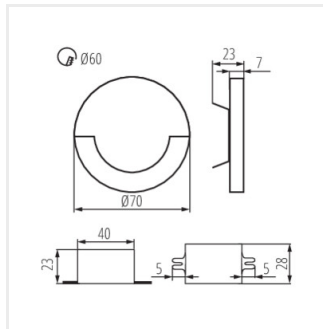

SOLA LED

Staircase LED light fitting

SOLA LED

	[V]	[W]	[lm]	Tc [K]		
SOLA LED WW	23100	12 DC	0.8	stainless steel	13	3000
SOLA LED AC-WW	23804	220-240 AC	1.3	stainless steel	13	3000
SOLA LED B-NW	27558	12 DC	0.8	black	14	4000
SOLA LED B-WW	27559	12 DC	0.8	black	13	3000
SOLA LED NW	32491	12 DC	0.8	stainless steel	14	4000

- Enclosure material: polished stainless steel, plastic

SOLA LED

Staircase LED light fitting

SOLA LED

SOLA LED AC

SOLA LED B

SOLA LED

SOLA LED AC