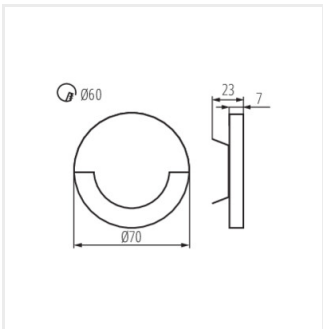

SOLA LED

Staircase LED light fitting

SOLA LED

	[V]	[W]	[lm]	Tc [K]		
SOLA LED WW	23100	12 DC	0.8	stainless steel	13	3000
SOLA LED AC-WW	23804	220-240 AC	1.3	stainless steel	13	3000
SOLA LED B-NW	27558	12 DC	0.8	black	14	4000
SOLA LED B-WW	27559	12 DC	0.8	black	13	3000
SOLA LED NW	32491	12 DC	0.8	stainless steel	14	4000

- Enclosure material: polished stainless steel, plastic

SOLA LED

Staircase LED light fitting

SOLA LED

SOLA LED AC

SOLA LED B

SOLA LED

SOLA LED AC