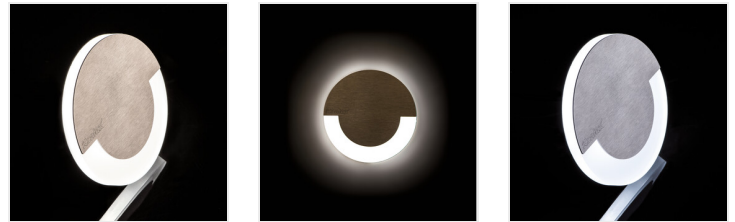

SOLA LED

Staircase LED light fitting

SOLA LED

	[V]	[W]	[lm]	Tc [K]		
SOLA LED WW	23100	12 DC	0.8	stainless steel	13	3000
SOLA LED AC-WW	23804	220-240 AC	1.3	stainless steel	13	3000
SOLA LED B-NW	27558	12 DC	0.8	black	14	4000
SOLA LED B-WW	27559	12 DC	0.8	black	13	3000
SOLA LED NW	32491	12 DC	0.8	stainless steel	14	4000

Kanlux SOLA means modern design combined with an attractive effect of lighting. It is a perfect idea to highlight stairs and corridors or to emphasize decor of rooms. The unique structure of the holders ensures even emission of light. The AC version is equipped with 230V power supply unit which fits into a box.

- Enclosure material: polished stainless steel, plastic

SOLA LED

Staircase LED light fitting

SOLA LED

SOLA LED AC

SOLA LED B

SOLA LED

SOLA LED AC