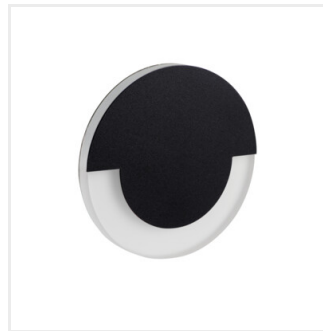

SOLA LED

Staircase LED light fitting

SOLA LED

	[V]	[W]	[lm]	Tc [K]		
SOLA LED WW	23100	12 DC	0.8	stainless steel	13	3000
SOLA LED AC-WW	23804	220-240 AC	1.3	stainless steel	13	3000
SOLA LED B-NW	27558	12 DC	0.8	black	14	4000
SOLA LED B-WW	27559	12 DC	0.8	black	13	3000
SOLA LED NW	32491	12 DC	0.8	stainless steel	14	4000

Kanlux SOLA means modern design combined with an attractive effect of lighting. It is a perfect idea to highlight stairs and corridors or to emphasize decor of rooms. The unique structure of the holders ensures even emission of light. The AC version is equipped with 230V power supply unit which fits into a box.

- Enclosure material: polished stainless steel, plastic

SOLA LED

Staircase LED light fitting

SOLA LED

SOLA LED AC

SOLA LED B

SOLA LED

SOLA LED AC