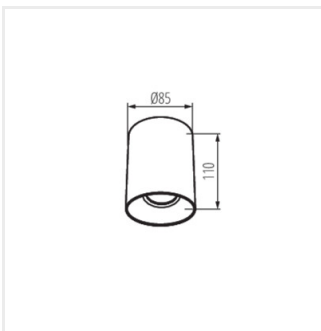

- Enclosure material: aluminum alloy

RITI

Ceiling-mounted spotlight fitting

RITI GU10 B/B

RITI GU10 W/W

RITI GU10 W/G

RITI GU10 B/G

RITI GU10