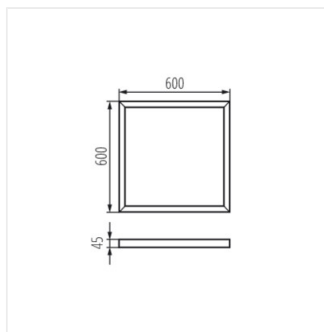

BRAVO ADTR

BRAVO surface-mounted frame

ADTR 6060 B