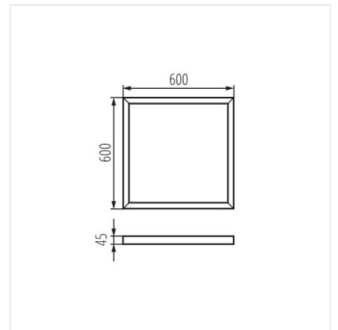

BRAVO ADTR

BRAVO surface-mounted frame

ADTR 6060 W