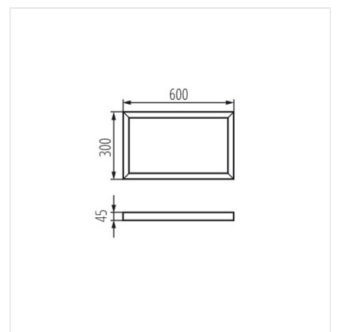

BRAVO ADTR

BRAVO surface-mounted frame

ADTR 3060 W