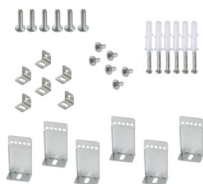

### ACCESSORIES:

**28502** CLIPS BRAVO S/P 60-62

Mounting support, used for building in BRAVO 6060/6262 fittings in a plasterboard suspended ceiling, 4 pcs. in a set (28502)

### Recessed-mounted LED panel

**28503** CLIPS BRAVO S/P 12030 Mounting support, used for building in BRAVO 12030 fittings in a plasterboard suspended ceiling, 6 pcs. in a set (28503)

**28505** SPN BRAVO S/P 12030 Universal steel rope for suspending lighting fittings 6 pcs. in a set (28505)

**28504** SPN BRAVO S/P 60-62 Universal steel rope for suspending lighting fittings 4 pcs. in a set (28504)

**28500** BRAVO S/P GRIP 60-62 NT mounting holder 4 pcs. in a set (28500)

**28501** BRAVO S/P GRIP 12030 NT mounting holder 6 pcs. in a set (28501)