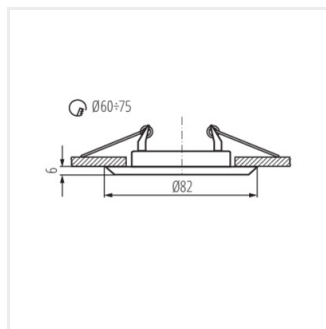

HORN

Ceiling-mounted spotlight fitting

HORN CTC-3114