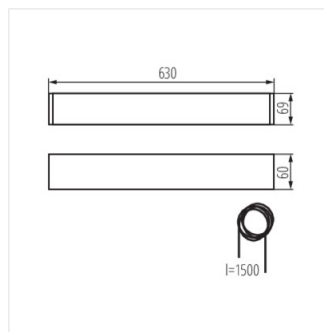

AL 4LED 60-MPR-B