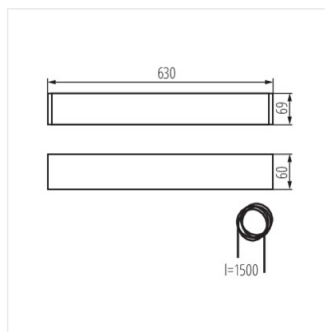

ALIN 4LED 630mm

T8 LED tube linear fittings

ALIN 4LED 1X60-B