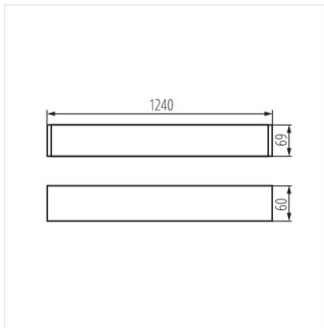

ALIN 4LED 1X120-W-NT