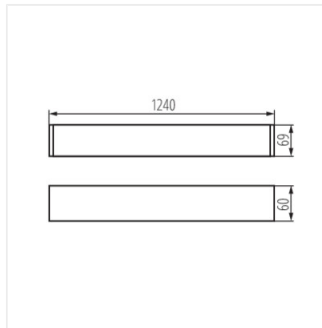

ALIN 4LED 1X120-SR-NT