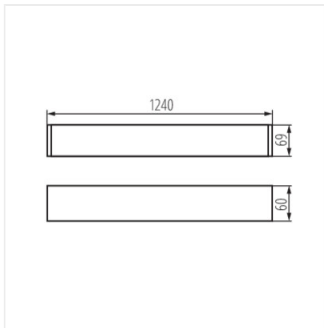

ALIN 4LED 1240mm NT

T8 LED tube linear fittings

[V] 220-240 AC	[Hz] 50	[W] max 36	G13	IP 20	
[°C] 5÷25			[mm²] 1.5+2.5	L N ONE SIDE INPUT	 0,5m
CE	EAC	PZH	UK CA		

ALIN 4LED 1X120-W-NT

		TYPE 			[mm]
ALIN 4LED 1X120-W-NT	27419	matt	white	T8 LED	1240
ALIN 4LED 1X120-SR-NT	27421	matt	silver	T8 LED	1240
ALIN 4LED 1X120-B-NT	27420	matt	black	T8 LED	1240
AL 4LED 120-MPR-W-NT	28446	microprismatic	white	T8 LED	1240
AL 4LED 120-MPR-SR-NT	28448	microprismatic	silver	T8 LED	1240
AL 4LED 120-MPR-B-NT	28447	microprismatic	black	T8 LED	1240

- Enclosure material: aluminum alloy
- Lampshade material: plastic

ALIN 4LED 1X120-W-NT

ALIN 4LED 1X120-SR-NT

ALIN 4LED 1X120-B-NT

AL 4LED 120-MPR-W-NT

ALIN 4LED 1240mm NT

T8 LED tube linear fittings

AL 4LED 120-MPR-SR-NT

AL 4LED 120-MPR-B-NT

ALIN 4LED 1X120-W-NT

ALIN 4LED 1X120-SR-NT

ALIN 4LED 1X120-B-NT

AL 4LED 120-MPR-W-NT

AL 4LED 120-MPR-SR-NT

AL 4LED 120-MPR-B-NT