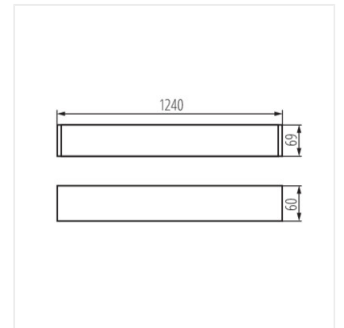

ALIN 4LED 1240mm NT

T8 LED tube linear fittings

[V] 220-240 AC	[Hz] 50	[W] max 36	G13	IP 20	
[°C] 5÷25			[mm²] 1.5+2.5	L N ONE SIDE INPUT	 0,5m
CE	EAC	PZH	UK CA		

ALIN 4LED 1X120-W-NT

		TYPE 			[mm]
ALIN 4LED 1X120-W-NT	27419	matt	white	T8 LED	1240
ALIN 4LED 1X120-SR-NT	27421	matt	silver	T8 LED	1240
ALIN 4LED 1X120-B-NT	27420	matt	black	T8 LED	1240
AL 4LED 120-MPR-W-NT	28446	microprismatic	white	T8 LED	1240
AL 4LED 120-MPR-SR-NT	28448	microprismatic	silver	T8 LED	1240
AL 4LED 120-MPR-B-NT	28447	microprismatic	black	T8 LED	1240

- Enclosure material: aluminum alloy
- Lampshade material: plastic

ALIN 4LED 1X120-W-NT

ALIN 4LED 1X120-SR-NT

ALIN 4LED 1X120-B-NT

AL 4LED 120-MPR-W-NT

ALIN 4LED 1240mm NT

T8 LED tube linear fittings

AL 4LED 120-MPR-SR-NT

AL 4LED 120-MPR-B-NT

ALIN 4LED 1X120-W-NT

ALIN 4LED 1X120-SR-NT

ALIN 4LED 1X120-B-NT

AL 4LED 120-MPR-W-NT

AL 4LED 120-MPR-SR-NT

AL 4LED 120-MPR-B-NT