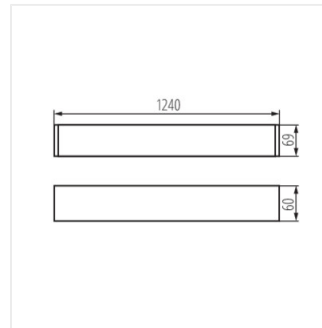

ALIN 4LED 1X120-B-NT