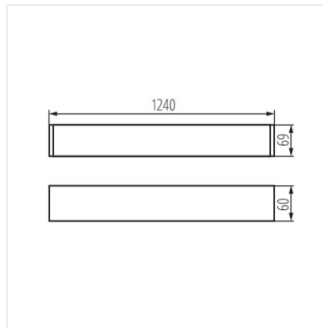

ALIN 4LED 1240mm NT

T8 LED tube linear fittings

[V] 220-240 AC	[Hz] 50	[W] max 36	G13	IP 20	
[°C] 5÷25			[mm²] 1.5+2.5	L N ONE SIDE INPUT	 0,5m
CE	EAC	PZH	UK CA		

ALIN 4LED 1X120-W-NT

		TYPE 			[mm]
ALIN 4LED 1X120-W-NT	27419	matt	white	T8 LED	1240
ALIN 4LED 1X120-SR-NT	27421	matt	silver	T8 LED	1240
ALIN 4LED 1X120-B-NT	27420	matt	black	T8 LED	1240
AL 4LED 120-MPR-W-NT	28446	microprismatic	white	T8 LED	1240
AL 4LED 120-MPR-SR-NT	28448	microprismatic	silver	T8 LED	1240
AL 4LED 120-MPR-B-NT	28447	microprismatic	black	T8 LED	1240

- Enclosure material: aluminum alloy
- Lampshade material: plastic

ALIN 4LED 1X120-W-NT

ALIN 4LED 1X120-SR-NT

ALIN 4LED 1X120-B-NT

AL 4LED 120-MPR-W-NT

ALIN 4LED 1240mm NT

T8 LED tube linear fittings

AL 4LED 120-MPR-SR-NT

AL 4LED 120-MPR-B-NT

ALIN 4LED 1X120-W-NT

ALIN 4LED 1X120-SR-NT

ALIN 4LED 1X120-B-NT

AL 4LED 120-MPR-W-NT

AL 4LED 120-MPR-SR-NT

AL 4LED 120-MPR-B-NT