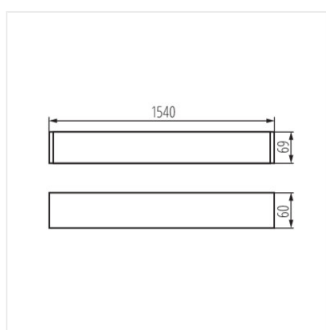

## ALIN 4LED 1540mm NT

---

T8 LED tube linear fittings

AL 4LED 150-MPR-SR-NT

AL 4LED 150-MPR-B-NT

ALIN 4LED 1X150

ALIN 4LED 150-MPR