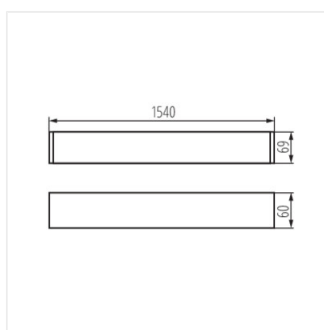

- Enclosure material: aluminum alloy
- Lampshade material: plastic

ALIN 4LED 1X150-W-NT

ALIN 4LED 1X150-SR-NT

ALIN 4LED 1X150-B-NT

AL 4LED 150-MPR-W-NT

## ALIN 4LED 1540mm NT

---

T8 LED tube linear fittings

AL 4LED 150-MPR-SR-NT

AL 4LED 150-MPR-B-NT

ALIN 4LED 1X150

ALIN 4LED 150-MPR