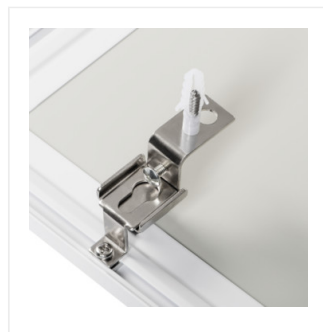

## BRAVO GRIP

### BRAVO mounting bracket

BRAVO GRIP 6060/6262

BRAVO GRIP 6060/6262	<b>26640</b>
BRAVO GRIP 12030	<b>26641</b>
BRAVO S/P GRIP 60-62	<b>28500</b>
BRAVO S/P GRIP 12030	<b>28501</b>

- Material: steel

BRAVO GRIP 6060/6262

BRAVO GRIP 12030

BRAVO S/P GRIP 60-62

BRAVO S/P GRIP 12030