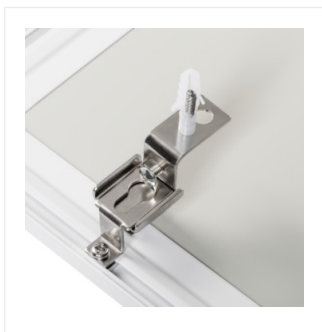

### BRAVO mounting bracket

BRAVO GRIP 6060/6262

BRAVO GRIP 6060/6262	<b>26640</b>
BRAVO GRIP 12030	<b>26641</b>
BRAVO S/P GRIP 60-62	<b>28500</b>
BRAVO S/P GRIP 12030	<b>28501</b>

- Material: steel

BRAVO GRIP 6060/6262

BRAVO GRIP 12030

BRAVO S/P GRIP 60-62

BRAVO S/P GRIP 12030