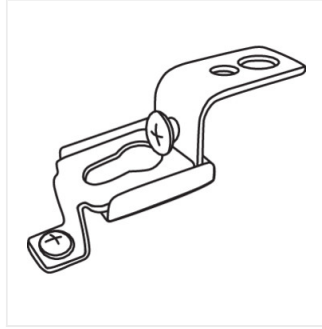

BRAVO GRIP 12030