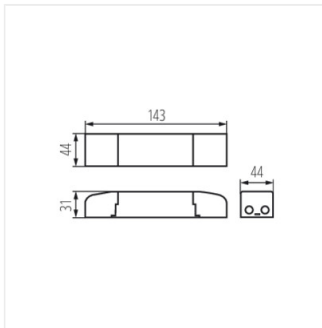

BRAVO DRIVER 36W