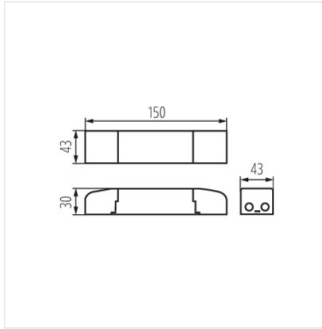

AVAR DRIVER

LED power supply unit

$[V]$ 220-240 AC	$[Hz]$ 50	CC 	PRI [V] 220-240		IP 20	
		 0.2-1.5	CE	EAC	UK CA	

AVAR DALI SET 40W

AVAR DALI SET 40W	28512	45	950	DALI	white
-------------------	--------------	----	-----	------	-------

- Material: plastic

AVAR DALI SET 40W

AVAR DRIVER

LED power supply unit

AVAR DALI SET 40W