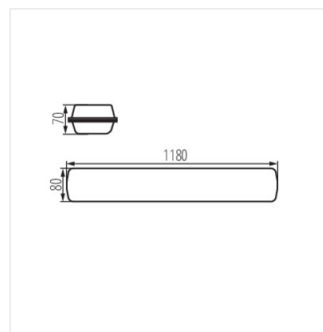

FT1200 37W-840-ASY