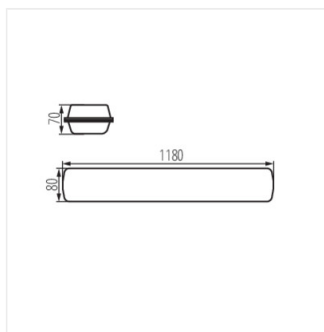

FUTURIO LED 37W 1180mm

LED dustproof lighting fitting

[V] 220-240 AC	[Hz] 50	≥ 30000	50000	ellipse $\leq 3x$ MacAdam	Ra 80	SMD
		IP 65			IK 08	
[mm] 1.5+2.5	0,5m					

FT1200 37W-840-OPL

	[W]	Tc [K]		[°]	[lm]	lm W	[mm]	[°C]	
FT1200 37W-840-OPL	28630	37	4000	opal	X130/Y110	5000	135	1180	-25÷40
FT1200 37W-840-RYF	28631	37	4000	grooved	X115/Y105	5400	146	1180	-25÷40
FT1200 37W-840-INT	28633	37	4000	prismatic, narrow-beam	X70/Y95	5200	141	1180	-25÷40
FT1200 37W-840-ASY	28634	37	4000	prismatic, asymmetric	X75/Y95	5200	141	1180	-25÷40

- Enclosure material: PC
- Lamphshade material: PC

FT1200 37W-840-OPL

FT1200 37W-840-RYF

FT1200 37W-840-INT

FT1200 37W-840-ASY

FUTURIO LED 37W 1180mm

LED dustproof lighting fitting

FT1200 37W-840-OPL