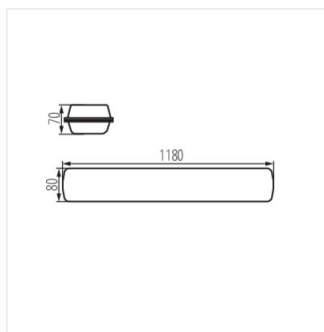

FUTURIO LED 37W 1180mm

LED dustproof lighting fitting

[V] 220-240 AC	[Hz] 50	≥ 30000	50000	ellipse $\leq 3x$ MacAdam	Ra 80	SMD
		IP 65			IK 08	
[mm] 1.5+2.5	0,5m					

FT1200 37W-840-OPL

	[W]	Tc [K]		[°]	[lm]	lm W	[mm]	[°C]	
FT1200 37W-840-OPL	28630	37	4000	opal	X130/Y110	5000	135	1180	-25÷40
FT1200 37W-840-RYF	28631	37	4000	grooved	X115/Y105	5400	146	1180	-25÷40
FT1200 37W-840-INT	28633	37	4000	prismatic, narrow-beam	X70/Y95	5200	141	1180	-25÷40
FT1200 37W-840-ASY	28634	37	4000	prismatic, asymmetric	X75/Y95	5200	141	1180	-25÷40

- Enclosure material: PC
- Lamphshade material: PC

FT1200 37W-840-OPL

FT1200 37W-840-RYF

FT1200 37W-840-INT

FT1200 37W-840-ASY

FUTURIO LED 37W 1180mm

LED dustproof lighting fitting

FT1200 37W-840-OPL