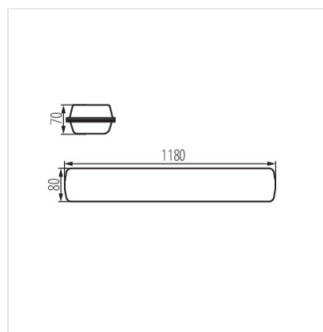

FT1200 37W-840-INT