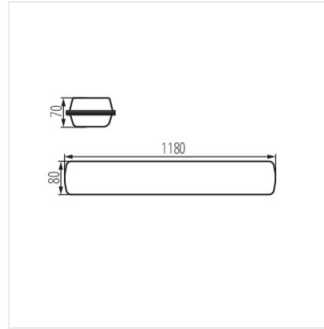

FTD1200 37W-840-RYF