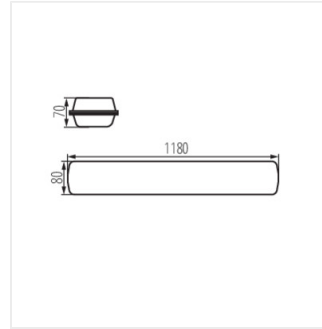

FTD1200 37W-840-INT