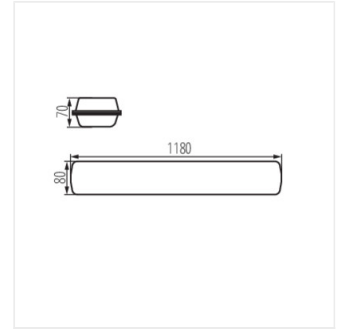

FUTURIO LED DALI 37W 1180mm

LED dustproof lighting fitting

[V] 220-240 AC	[Hz] 50	 ≥30000	 50000	 ≤3x MacAdam	 80	 SMD
 DALI	 PE	IP 65			IK 08	
 0.5+2.5	 0,5m	CE	EAC	PZH	UK CA	

FTD1200 37W-840-OPL

	 [W]	 Tc [K]	 TYPE	 [°]	 [lm]	 lm/W	 [mm]	 [°C]	
FTD1200 37W-840-OPL	28637	37	4000	opal	X130/Y110	5000	135	1180	-25÷40
FTD1200 37W-840-RYF	28638	37	4000	grooved	X115/Y105	5400	146	1180	-25÷40
FTD1200 37W-840-INT	28640	37	4000	prismatic, narrow-beam	X70/Y95	5200	141	1180	-25÷40
FTD1200 37W-840-ASY	28641	37	4000	prismatic, asymmetric	X75/Y95	5200	141	1180	-25÷40

FUTURIO LED DALI 37W 1180mm

LED dustproof lighting fitting

FTD1200 37W-840-OPL

FTD1200 37W-840-RYF

FTD1200 37W-840-INT

FTD1200 37W-840-ASY