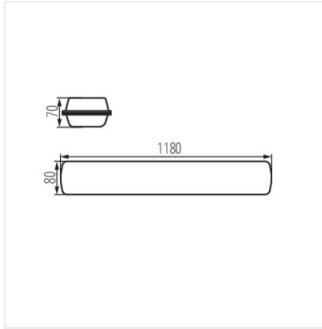

FUTURIO LED DALI 37W 1180mm

LED dustproof lighting fitting

FTD1200 37W-840-OPL