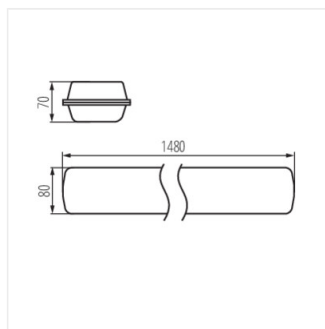

FUTURIO LED 55W 1480mm

LED dustproof lighting fitting

FT1200 55W-840