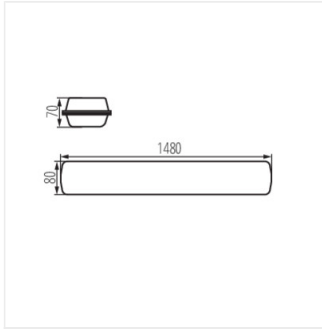

FUTURIO LED DALI 55W 1480mm

LED dustproof lighting fitting

FTD1500 55W-840-OPL