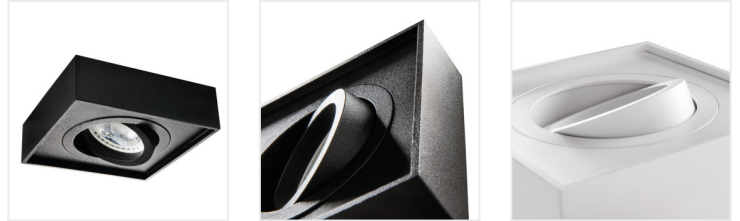

MINI GORD

Ring for spotlight fittings

MINI GORD DLP-50-W

MINI GORD DLP-50-W	28780	max 35	white	in one axis	30
MINI GORD DLP-50-B	28781	max 35	black	in one axis	30

The Mini version of the GORD fixtures. A perfect alternative for people who want to use surface-mounted fixtures in a suspended ceiling, because the manner of installation is the same as for recessed-eyelet fixtures. An additional advantage is the angular adjustment of the MINI GORD fixtures within the range of 30°.

- Enclosure material: aluminum alloy, steel

MINI GORD

Ring for spotlight fittings

MINI GORD DLP-50-W

MINI GORD DLP-50-B

MINI GORD DLP-50