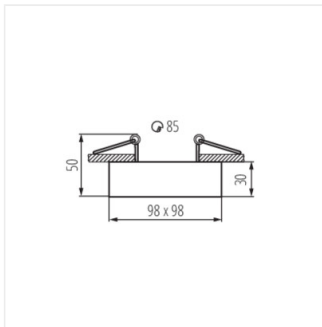

MINI GORD

Ring for spotlight fittings

MINI GORD DLP-50-W

MINI GORD DLP-50-W	28780	max 35	white	in one axis	30
MINI GORD DLP-50-B	28781	max 35	black	in one axis	30

The Mini version of the GORD fixtures. A perfect alternative for people who want to use surface-mounted fixtures in a suspended ceiling, because the manner of installation is the same as for recessed-eyelet fixtures. An additional advantage is the angular adjustment of the MINI GORD fixtures within the range of 30°.

- Enclosure material: aluminum alloy, steel

MINI GORD

Ring for spotlight fittings

MINI GORD DLP-50-W

MINI GORD DLP-50-B

MINI GORD DLP-50