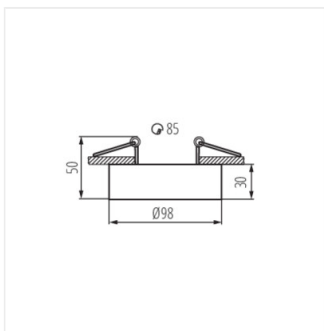

## MINI BORD

Ring for spotlight fittings

MINI BORD DLP-50-W

MINI BORD DLP-50-W	<b>28782</b>	max 35	white	in one axis	30
MINI BORD DLP-50-B	<b>28783</b>	max 35	black	in one axis	30

The Mini version of the BORD fixtures. A perfect alternative for people who want to use surface-mounted fixtures in a suspended ceiling, because the manner of installation is the same as for recessed-eyelet fixtures. An additional advantage is the angular adjustment of the MINI BORD fixtures within the range of 30°.

## MINI BORD

---

Ring for spotlight fittings

MINI BORD DLP-50-W

MINI BORD DLP-50-B

MINI BORD DLP-50