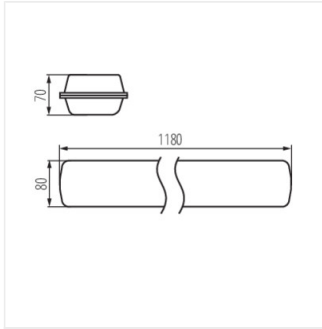

FUTURIO LED 28W 1180mm

LED dustproof lighting fitting

FT1200 28W-840