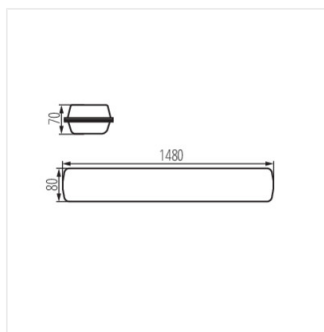

FT1500 43W-840-RYF