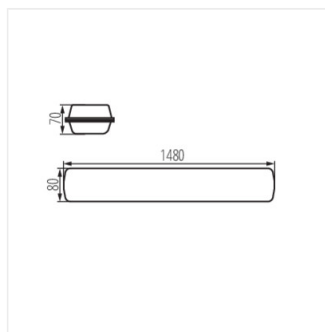

FUTURIO LED 43W 1480mm

LED dustproof lighting fitting

FT1500 43W-840-OPL