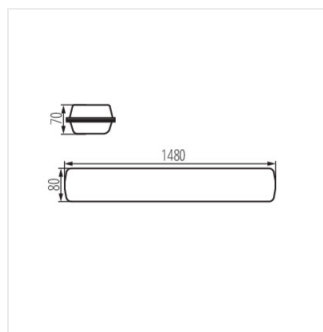

FT1500 43W-840-INT