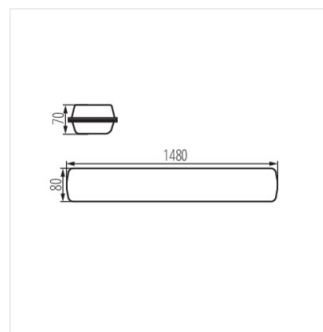

FT1500 43W-840-ASY