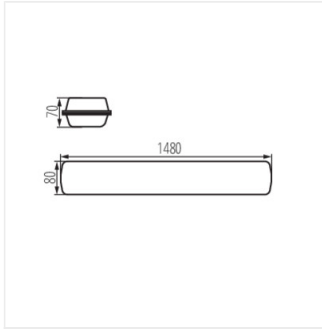

FUTURIO LED 73W 1480mm

LED dustproof lighting fitting

FTHL1500 73W-840-OPL