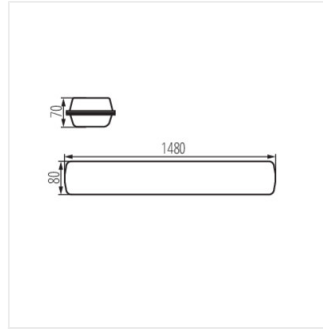

FTHL1500 73W-840-RYF