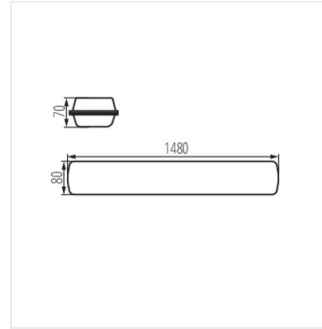

FTHL1500 73W-840-INT