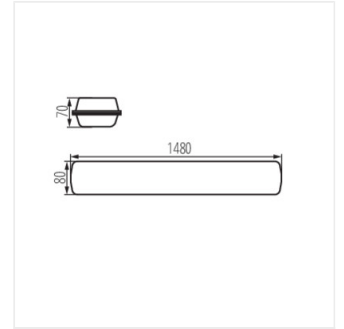

FTHL1500 73W-840-ASY