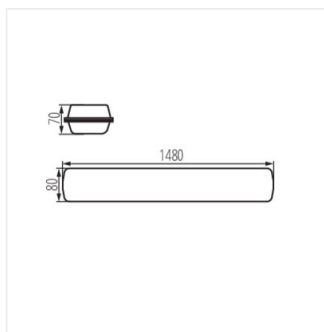

FUTURIO LED 43W 1480mm

LED dustproof lighting fitting

FTHT1500 43W-840-OPL