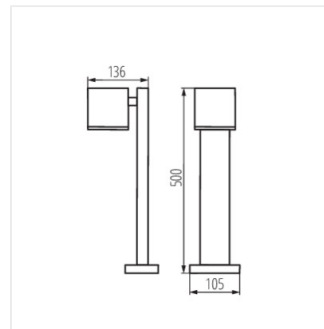

- Enclosure material: aluminum alloy
- Protective glass material: Tempered glass

GORI

Garden light fitting with replaceable light source

GORI EL 235 D

GORI 50

GORI 80

GORI EL 135

GORI EL 235