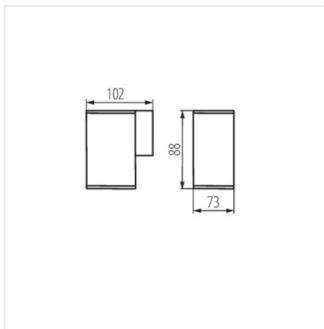

GORI EL 235 D

GORI EL 135