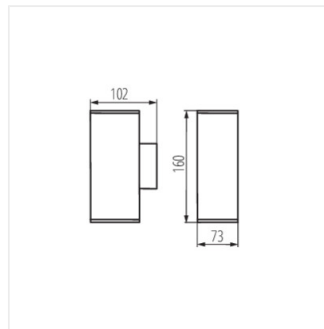

GORI 50

GORI EL 235