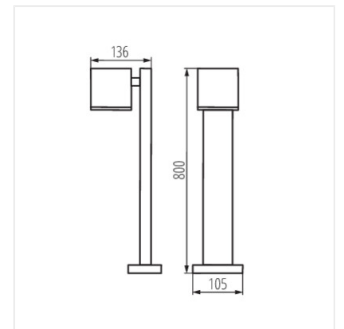

GORI

Garden light fitting with replaceable light source

GORI 80