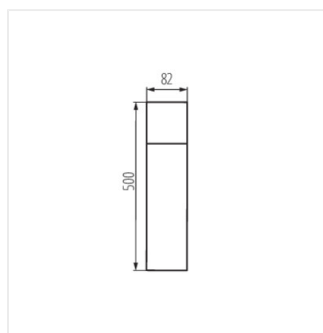

VADRA

Garden light fitting with replaceable light source

VADRA 50