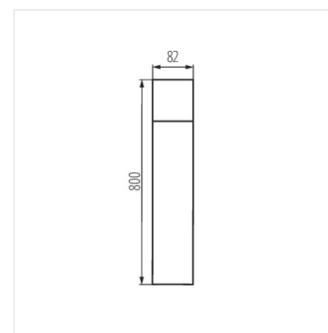

VADRA

Garden light fitting with replaceable light source

VADRA 80