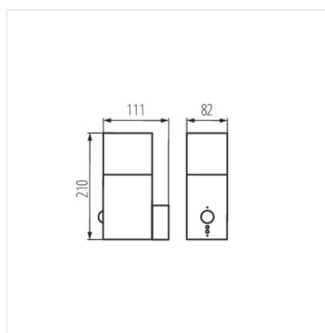

VADRA

Garden light fitting with replaceable light source

VADRA 21L