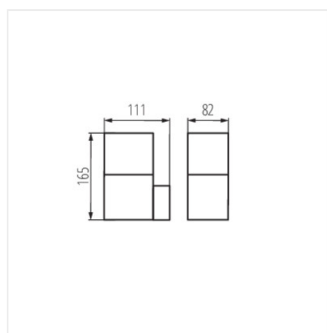

VADRA

Garden light fitting with replaceable light source

VADRA 16L