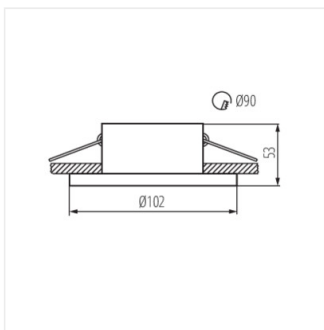

IMINES

Ring for spotlight fittings

IMINES DSO-W

IMINES DSO-W **29031** max 35 matte white none

Kanlux IMINES is a unique fixture, which has a surprising light effect - when you turn on the light, you get an additional, decorative light ring.

- Enclosure material: aluminum alloy, plastic

IMINES

Ring for spotlight fittings

IMINES DSO-W

IMINES DSO