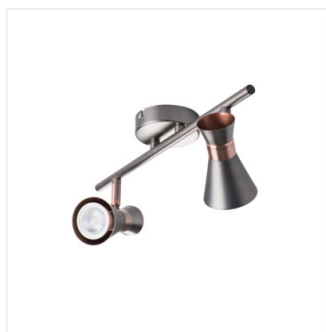

MILENO

Wall & ceiling lighting fitting

DESIGN
unique

[V] 220-240 AC	[Hz] 50	 PAR16	 GU10		IP 20	
 5÷25		 300	 80		 1÷2.5	 0,5m
CE	EAC	UK CA				

MILENO EL-10 B-AG	29110	max 35	black/gold
MILENO EL-10 ASR-AN	29111	max 35	silver / copper
MILENO EL-30 B-AG	29112	3 x max 35	black/gold
MILENO EL-30 ASR-AN	29113	3 x max 35	silver / copper
MILENO EL-2I B-AG	29114	2 x max 35	black/gold
MILENO EL-2I ASR-AN	29115	2 x max 35	silver / copper
MILENO EL-3I B-AG	29116	3 x max 35	black/gold
MILENO EL-3I ASR-AN	29117	3 x max 35	silver / copper
MILENO EL-4I B-AG	29118	4 x max 35	black/gold
MILENO EL-4I ASR-AN	29119	4 x max 35	silver / copper

Kanlux MILENO follows the latest trends. The advantages of this series are its interesting design and original shape. The very-large number of Kanlux MILENO fixture models means many-more arrangement possibilities.

- Enclosure material: steel

MILENO

Wall & ceiling lighting fitting

MILENO EL-10 ASR-AN

MILENO EL-30 B-AG

MILENO EL-30 ASR-AN

MILENO EL-21 B-AG

MILENO EL-21 ASR-AN

MILENO EL-31 B-AG

MILENO EL-31 ASR-AN

MILENO EL-41 B-AG

MILENO EL-41 ASR-AN

MILENO

Wall & ceiling lighting fitting

MILENO EL-10

MILENO EL-30