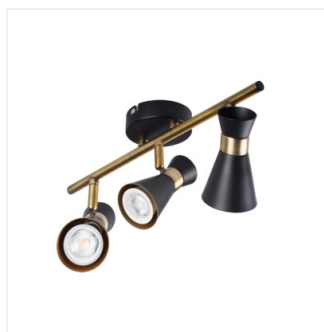

MILENO

Wall & ceiling lighting fitting

DESIGN
unique

[V] 220-240 AC	[Hz] 50	 PAR16	 GU10		IP 20	
 5÷25		 300	 80		 1÷2.5	 0,5m
CE	EAC	UK CA				

MILENO EL-10 B-AG	29110	max 35	black/gold
MILENO EL-10 ASR-AN	29111	max 35	silver / copper
MILENO EL-30 B-AG	29112	3 x max 35	black/gold
MILENO EL-30 ASR-AN	29113	3 x max 35	silver / copper
MILENO EL-2I B-AG	29114	2 x max 35	black/gold
MILENO EL-2I ASR-AN	29115	2 x max 35	silver / copper
MILENO EL-3I B-AG	29116	3 x max 35	black/gold
MILENO EL-3I ASR-AN	29117	3 x max 35	silver / copper
MILENO EL-4I B-AG	29118	4 x max 35	black/gold
MILENO EL-4I ASR-AN	29119	4 x max 35	silver / copper

Kanlux MILENO follows the latest trends. The advantages of this series are its interesting design and original shape. The very-large number of Kanlux MILENO fixture models means many-more arrangement possibilities.

- Enclosure material: steel

MILENO

Wall & ceiling lighting fitting

MILENO EL-10 ASR-AN

MILENO EL-30 B-AG

MILENO EL-30 ASR-AN

MILENO EL-21 B-AG

MILENO EL-21 ASR-AN

MILENO EL-31 B-AG

MILENO EL-31 ASR-AN

MILENO EL-41 B-AG

MILENO EL-41 ASR-AN

MILENO

Wall & ceiling lighting fitting

MILENO EL-10

MILENO EL-30