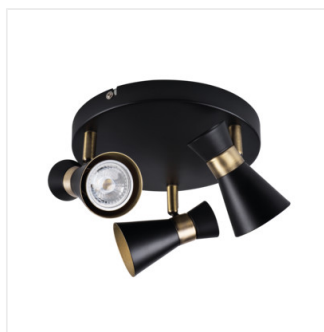

MILENO

Wall & ceiling lighting fitting

DESIGN
unique

[V] 220-240 AC	[Hz] 50	 PAR16	 GU10		IP 20	
 5÷25		 300	 80		 1÷2.5	 0,5m
CE	EAC	UK CA				

MILENO EL-10 B-AG	29110	max 35	black/gold
MILENO EL-10 ASR-AN	29111	max 35	silver / copper
MILENO EL-30 B-AG	29112	3 x max 35	black/gold
MILENO EL-30 ASR-AN	29113	3 x max 35	silver / copper
MILENO EL-2I B-AG	29114	2 x max 35	black/gold
MILENO EL-2I ASR-AN	29115	2 x max 35	silver / copper
MILENO EL-3I B-AG	29116	3 x max 35	black/gold
MILENO EL-3I ASR-AN	29117	3 x max 35	silver / copper
MILENO EL-4I B-AG	29118	4 x max 35	black/gold
MILENO EL-4I ASR-AN	29119	4 x max 35	silver / copper

Kanlux MILENO follows the latest trends. The advantages of this series are its interesting design and original shape. The very-large number of Kanlux MILENO fixture models means many-more arrangement possibilities.

- Enclosure material: steel

MILENO

Wall & ceiling lighting fitting

MILENO EL-10 ASR-AN

MILENO EL-30 B-AG

MILENO EL-30 ASR-AN

MILENO EL-21 B-AG

MILENO EL-21 ASR-AN