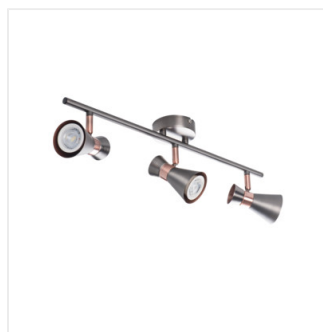

MILENO

Wall & ceiling lighting fitting

DESIGN
unique

[V] 220-240 AC	[Hz] 50	 PAR16	 GU10		IP 20	
 5÷25		 300	 80		 1÷2.5	 0,5m
CE	EAC	UK CA				

MILENO EL-10 B-AG	29110	max 35	black/gold
MILENO EL-10 ASR-AN	29111	max 35	silver / copper
MILENO EL-30 B-AG	29112	3 x max 35	black/gold
MILENO EL-30 ASR-AN	29113	3 x max 35	silver / copper
MILENO EL-2I B-AG	29114	2 x max 35	black/gold
MILENO EL-2I ASR-AN	29115	2 x max 35	silver / copper
MILENO EL-3I B-AG	29116	3 x max 35	black/gold
MILENO EL-3I ASR-AN	29117	3 x max 35	silver / copper
MILENO EL-4I B-AG	29118	4 x max 35	black/gold
MILENO EL-4I ASR-AN	29119	4 x max 35	silver / copper

Kanlux MILENO follows the latest trends. The advantages of this series are its interesting design and original shape. The very-large number of Kanlux MILENO fixture models means many-more arrangement possibilities.

- Enclosure material: steel

MILENO

Wall & ceiling lighting fitting

MILENO EL-10 ASR-AN

MILENO EL-30 B-AG

MILENO EL-30 ASR-AN

MILENO EL-21 B-AG

MILENO EL-21 ASR-AN

MILENO EL-31 B-AG

MILENO EL-31 ASR-AN

MILENO EL-41 B-AG

MILENO EL-41 ASR-AN

MILENO

Wall & ceiling lighting fitting

MILENO EL-10

MILENO EL-30