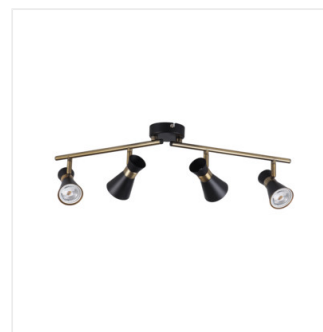

MILENO

Wall & ceiling lighting fitting

DESIGN
unique

[V] 220-240 AC	[Hz] 50	 PAR16	 GU10		IP 20	
 5÷25		 300	 80		 1÷2.5	 0,5m
CE	EAC	UK CA				

MILENO EL-10 B-AG	29110	max 35	black/gold
MILENO EL-10 ASR-AN	29111	max 35	silver / copper
MILENO EL-30 B-AG	29112	3 x max 35	black/gold
MILENO EL-30 ASR-AN	29113	3 x max 35	silver / copper
MILENO EL-2I B-AG	29114	2 x max 35	black/gold
MILENO EL-2I ASR-AN	29115	2 x max 35	silver / copper
MILENO EL-3I B-AG	29116	3 x max 35	black/gold
MILENO EL-3I ASR-AN	29117	3 x max 35	silver / copper
MILENO EL-4I B-AG	29118	4 x max 35	black/gold
MILENO EL-4I ASR-AN	29119	4 x max 35	silver / copper

Kanlux MILENO follows the latest trends. The advantages of this series are its interesting design and original shape. The very-large number of Kanlux MILENO fixture models means many-more arrangement possibilities.

- Enclosure material: steel

MILENO

Wall & ceiling lighting fitting

MILENO EL-10 ASR-AN

MILENO EL-30 B-AG

MILENO EL-30 ASR-AN

MILENO EL-21 B-AG

MILENO EL-21 ASR-AN

MILENO EL-31 B-AG

MILENO EL-31 ASR-AN

MILENO EL-41 B-AG

MILENO EL-41 ASR-AN

MILENO

Wall & ceiling lighting fitting

MILENO EL-10

MILENO EL-30