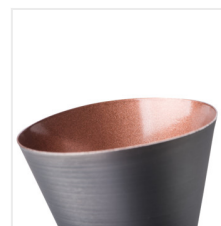

MILENO

Wall & ceiling lighting fitting

DESIGN
unique

[V] 220-240 AC	[Hz] 50	 PAR16	 GU10		IP 20	
 5÷25		 300	 80		 1÷2.5	 0,5m
CE	EAC	UK CA				

MILENO EL-10 B-AG	29110	max 35	black/gold
MILENO EL-10 ASR-AN	29111	max 35	silver / copper
MILENO EL-30 B-AG	29112	3 x max 35	black/gold
MILENO EL-30 ASR-AN	29113	3 x max 35	silver / copper
MILENO EL-2I B-AG	29114	2 x max 35	black/gold
MILENO EL-2I ASR-AN	29115	2 x max 35	silver / copper
MILENO EL-3I B-AG	29116	3 x max 35	black/gold
MILENO EL-3I ASR-AN	29117	3 x max 35	silver / copper
MILENO EL-4I B-AG	29118	4 x max 35	black/gold
MILENO EL-4I ASR-AN	29119	4 x max 35	silver / copper

Kanlux MILENO follows the latest trends. The advantages of this series are its interesting design and original shape. The very-large number of Kanlux MILENO fixture models means many-more arrangement possibilities.

- Enclosure material: steel

MILENO

Wall & ceiling lighting fitting

MILENO EL-10 ASR-AN

MILENO EL-30 B-AG

MILENO EL-30 ASR-AN

MILENO EL-21 B-AG

MILENO EL-21 ASR-AN