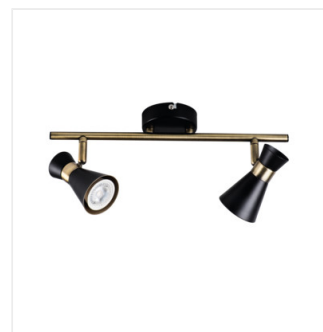

MILENO

Wall & ceiling lighting fitting

DESIGN
unique

[V] 220-240 AC	[Hz] 50	 PAR16	 GU10		IP 20	
 5÷25		 300	 80		 1÷2.5	 0,5m
CE	EAC	UK CA				

MILENO EL-10 B-AG	29110	max 35	black/gold
MILENO EL-10 ASR-AN	29111	max 35	silver / copper
MILENO EL-30 B-AG	29112	3 x max 35	black/gold
MILENO EL-30 ASR-AN	29113	3 x max 35	silver / copper
MILENO EL-2I B-AG	29114	2 x max 35	black/gold
MILENO EL-2I ASR-AN	29115	2 x max 35	silver / copper
MILENO EL-3I B-AG	29116	3 x max 35	black/gold
MILENO EL-3I ASR-AN	29117	3 x max 35	silver / copper
MILENO EL-4I B-AG	29118	4 x max 35	black/gold
MILENO EL-4I ASR-AN	29119	4 x max 35	silver / copper

Kanlux MILENO follows the latest trends. The advantages of this series are its interesting design and original shape. The very-large number of Kanlux MILENO fixture models means many-more arrangement possibilities.

- Enclosure material: steel

MILENO

Wall & ceiling lighting fitting

MILENO EL-10 ASR-AN

MILENO EL-30 B-AG

MILENO EL-30 ASR-AN

MILENO EL-21 B-AG

MILENO EL-21 ASR-AN

MILENO EL-31 B-AG

MILENO EL-31 ASR-AN

MILENO EL-41 B-AG

MILENO EL-41 ASR-AN

MILENO

Wall & ceiling lighting fitting

MILENO EL-10

MILENO EL-30