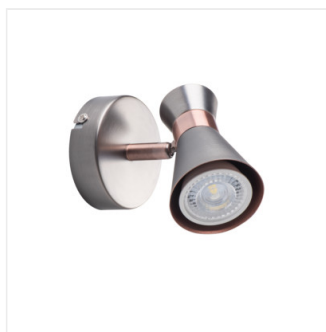

MILENO

Wall & ceiling lighting fitting

DESIGN
unique

[V] 220-240 AC	[Hz] 50	 PAR16	 GU10		IP 20	
 5÷25		 300	 80		 1÷2.5	 0,5m
CE	EAC	UK CA				

MILENO EL-10 B-AG	29110	max 35	black/gold
MILENO EL-10 ASR-AN	29111	max 35	silver / copper
MILENO EL-30 B-AG	29112	3 x max 35	black/gold
MILENO EL-30 ASR-AN	29113	3 x max 35	silver / copper
MILENO EL-2I B-AG	29114	2 x max 35	black/gold
MILENO EL-2I ASR-AN	29115	2 x max 35	silver / copper
MILENO EL-3I B-AG	29116	3 x max 35	black/gold
MILENO EL-3I ASR-AN	29117	3 x max 35	silver / copper
MILENO EL-4I B-AG	29118	4 x max 35	black/gold
MILENO EL-4I ASR-AN	29119	4 x max 35	silver / copper

Kanlux MILENO follows the latest trends. The advantages of this series are its interesting design and original shape. The very-large number of Kanlux MILENO fixture models means many-more arrangement possibilities.

- Enclosure material: steel

MILENO

Wall & ceiling lighting fitting

MILENO EL-10 ASR-AN

MILENO EL-30 B-AG

MILENO EL-30 ASR-AN

MILENO EL-21 B-AG

MILENO EL-21 ASR-AN