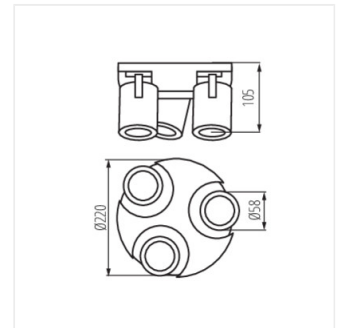

LAURIN EL-30