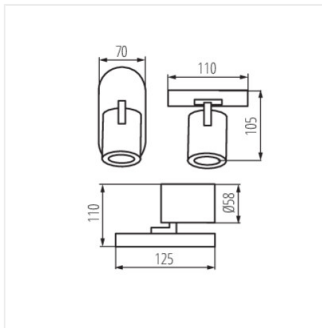

- Enclosure material: aluminum alloy

LAURIN

Wall & ceiling lighting fitting

LAURIN EL-10 W

LAURIN EL-21 W

LAURIN EL-21 B

LAURIN EL-31 W

LAURIN EL-31 B

LAURIN EL-30 W

LAURIN EL-30 B

LAURIN EL-40 W

LAURIN

Wall & ceiling lighting fitting

LAURIN EL-40 B

LAURIN EL-10

LAURIN EL-21