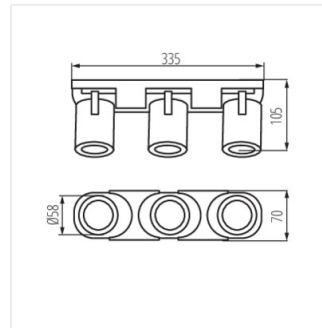

- Enclosure material: aluminum alloy

LAURIN

Wall & ceiling lighting fitting

LAURIN EL-10 W

LAURIN EL-21 W

LAURIN EL-21 B

LAURIN EL-31 W

LAURIN EL-31 B

LAURIN EL-30 W

LAURIN EL-30 B

LAURIN EL-40 W

LAURIN

Wall & ceiling lighting fitting

LAURIN EL-40 B

LAURIN EL-10

LAURIN EL-21