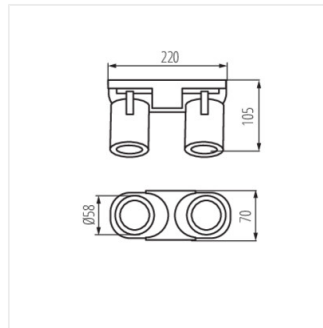

- Enclosure material: aluminum alloy

LAURIN

Wall & ceiling lighting fitting

LAURIN EL-10 W

LAURIN EL-21 W

LAURIN EL-21 B

LAURIN EL-31 W

LAURIN EL-31 B

LAURIN EL-30 W

LAURIN EL-30 B

LAURIN EL-40 W

LAURIN

Wall & ceiling lighting fitting

LAURIN EL-40 B

LAURIN EL-10

LAURIN EL-21