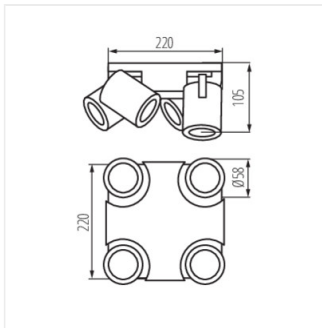

LAURIN EL-40