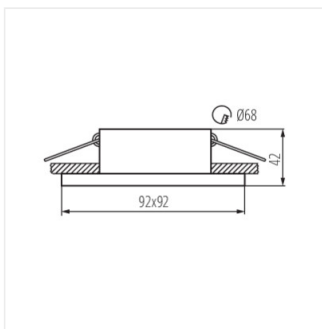

SIMEN DSL

Ring for spotlight fittings

SIMEN DSL