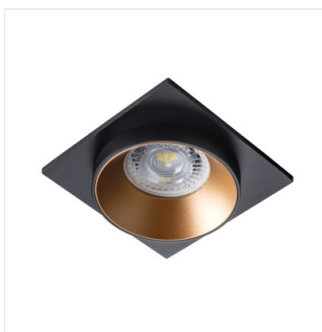

SIMEN DSL

Ring for spotlight fittings

SIMEN DSL SR/B/B

SIMEN DSL W/W/B	29130	max 35	white / white / black	none
SIMEN DSL B/W/B	29131	max 35	black / white / black	none
SIMEN DSL SR/B/B	29132	max 35	silver / black / black	none
SIMEN DSL W/W/G	29133	max 35	white / white / gold	none
SIMEN DSL B/G/B	29134	max 35	black / gold / black	none
SIMEN DSL W/G/W	29135	max 35	white / gold / white	none
SIMEN DSL B/B/G	29136	max 35	black / black / gold	none

Kanlux SIMEN DSL is a fixture which consists of three parts - ring, body and base. Our range includes prepared colour sets in classic black and white, or fixtures with silver and gold elements, which will fit in with your interior, where they will become a visible decoration. You can also replace individual elements with other Kanlux SIMEN DSL fixture sets you already have.

- Enclosure material: aluminum alloy

SIMEN DSL

Ring for spotlight fittings

SIMEN DSL W/W/B

SIMEN DSL B/W/B

SIMEN DSL SR/B/B

SIMEN DSL W/W/G

SIMEN DSL B/G/B