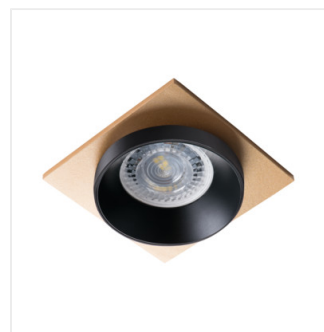

SIMEN DSL B/B/G