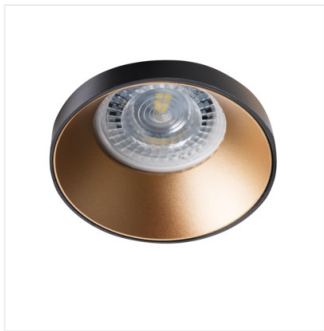

SIMEN DSO

Ring for spotlight fittings

SIMEN DSO B/G