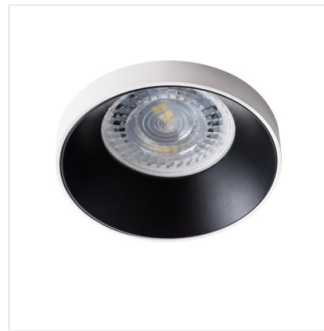

Kanlux SIMEN DSO is a fixture which consists of two parts - ring, and body. Our range includes permanent colour sets in classic black and white, and fixtures with silver and gold elements, which will fit in with your interior, where they will become a visible decoration. You can also replace individual elements with other Kanlux SIMEN DSO fixture sets you already have.

- Enclosure material: aluminum alloy

## SIMEN DSO

Ring for spotlight fittings

SIMEN DSO B/G

SIMEN DSO B/W

SIMEN DSO W/B

SIMEN DSO W/G

SIMEN DSO G/W

SIMEN DSO SR/B

## SIMEN DSO

---

Ring for spotlight fittings

SIMEN DSO