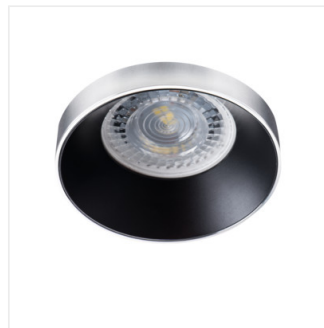

Kanlux SIMEN DSO is a fixture which consists of two parts - ring, and body. Our range includes permanent colour sets in classic black and white, and fixtures with silver and gold elements, which will fit in with your interior, where they will become a visible decoration. You can also replace individual elements with other Kanlux SIMEN DSO fixture sets you already have.

- Enclosure material: aluminum alloy

## SIMEN DSO

Ring for spotlight fittings

SIMEN DSO B/G

SIMEN DSO B/W

SIMEN DSO W/B

SIMEN DSO W/G

SIMEN DSO G/W

SIMEN DSO SR/B

## SIMEN DSO

---

Ring for spotlight fittings

SIMEN DSO