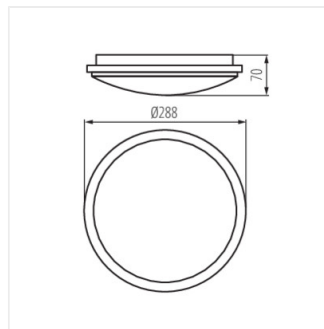

ORTE LED

Ceiling-mounted LED light fitting

[V] 220-240 AC	[Hz] 50	[°] 120	≥20000	[h] 20000	ellipse ≤ 6° MacAdam	Ra 80
SMD			IP 54		[°C] -20 ÷ 35	
	[mm²] 0.75 ÷ 2.5	[m] 0,5m				

ORTE LED 18W-NW-O

		[W]	[lm]	Tc [K]		SENSOR
ORTE LED 18W-NW-O	29160	18	1600	4000	white	
ORTE LED 24W-NW-O	29161	24	2200	4000	white	
ORTE LED 18W-NW-O-SE	29162	18	1600	4000	white	microwave
ORTE LED 24W-NW-O-SE	29163	24	2200	4000	white	microwave

- Enclosure material: plastic
- Lampshade material: plastic

ORTE LED

Ceiling-mounted LED light fitting

ORTE LED 18W-O, ORTE LED 18W-O-SE

ORTE LED 24W-O, ORTE LED 24W-O-SE

ORTE LED 18W-O, ORTE LED 18W-O-SE

ORTE LED 24W-O, ORTE LED 24W-O-SE