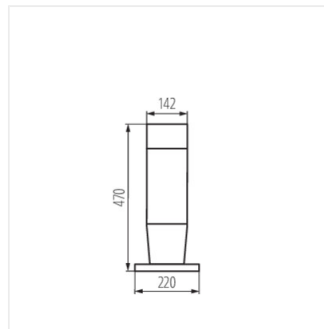

INVO OP 47-L-GR

INVO OP 47