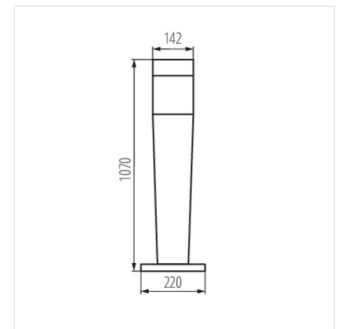

INVO OP 107-L-GR

INVO OP 107