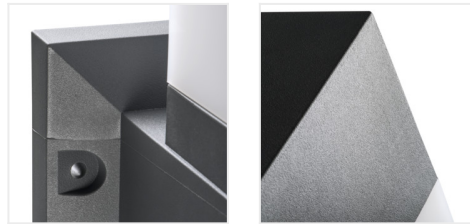

INVO OP

Architectural lighting with replaceable source of light

INVO OP 77-L-GR

INVO OP EL-53-L-GR	29170	max 20	GLS/CFL/LED	E27	graphite	wall mounted
INVO OP 47-L-GR	29171	max 20	GLS/CFL/LED	E27	graphite	surface mounted
INVO OP 77-L-GR	29172	max 20	GLS/CFL/LED	E27	graphite	surface mounted
INVO OP 107-L-GR	29173	max 20	GLS/CFL/LED	E27	graphite	surface mounted

Kanlux INVO OP is a series of external architectural luminaires. The whole family is composed of posts and façade luminaires. You can use your favourite light colour in Kanlux INVO luminaires since it is adapted for replaceable sources with a E27 cap.

- Milky lampshade
- Enclosure material: plastic
- Lampshade material: plastic

INVO OP

Architectural lighting with replaceable source of light

INVO OP EL-53-L-GR

INVO OP 47-L-GR

INVO OP 77-L-GR

INVO OP 107-L-GR