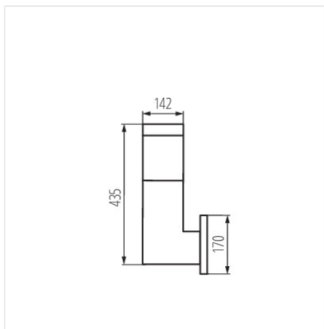

- Milky lampshade
- Enclosure material: plastic
- Lampshade material: plastic

INVO OP

Architectural lighting with replaceable source of light

INVO OP EL-53-L-GR

INVO OP 47-L-GR

INVO OP 77-L-GR

INVO OP 107-L-GR