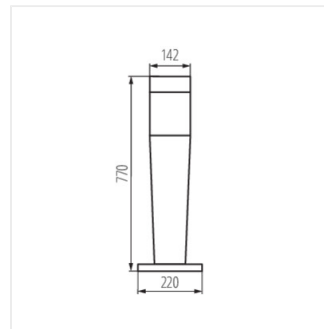

INVO OP 77-L-GR

INVO OP 77