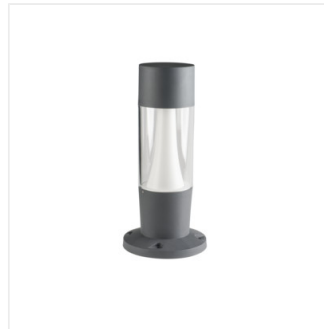

INVO TR 47-O-GR