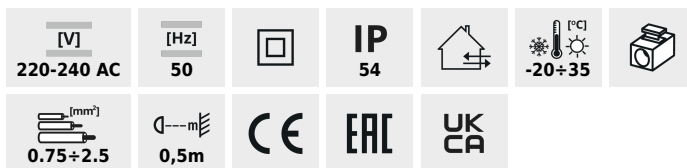

## INVO TR

Architectural lighting with replaceable source of light

INVO TR 77-O-GR

INVO TR EL-53-O-GR	<b>29174</b>	3 x max 3,5	PAR16	GU10	graphite	wall mounted
INVO TR 47-O-GR	<b>29175</b>	3 x max 3,5	PAR16	GU10	graphite	surface mounted
INVO TR 77-O-GR	<b>29176</b>	3 x max 3,5	PAR16	GU10	graphite	surface mounted
INVO TR 107-O-GR	<b>29177</b>	3 x max 3,5	PAR16	GU10	graphite	surface mounted