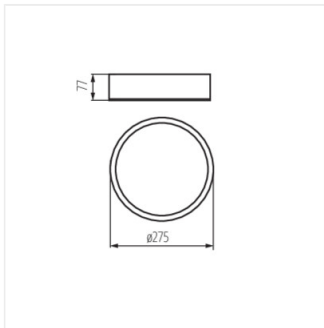

The original and at the same time stylish round holders - Kanlux JASMIN are characterized by modern and attractive design. The casing of the ceiling light fixture is made of wood and etched (satin) glass which ensures even dispersal of light. The classic combination of wood and glass makes it a very universal lighting solution.

- Enclosure material: Wood
- Lampshade material: glass

JASMIN

Ceiling light fitting

JASMIN 270-WE

JASMIN 370-WE

JASMIN 470-WE

JASMIN 270-W

JASMIN 370-W

Ceiling light fitting

JASMIN 270-G/O

JASMIN 370-G/O

JASMIN 470-G/O

JASMIN 270

JASMIN 370-W

JASMIN 470