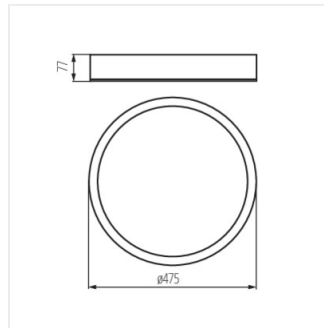

The original and at the same time stylish round holders - Kanlux JASMIN are characterized by modern and attractive design. The casing of the ceiling light fixture is made of wood and etched (satin) glass which ensures even dispersal of light. The classic combination of wood and glass makes it a very universal lighting solution.

- Enclosure material: Wood
- Lampshade material: glass

JASMIN

Ceiling light fitting

JASMIN 270-WE

JASMIN 370-WE

JASMIN 470-WE

JASMIN 270-W

JASMIN 370-W

Ceiling light fitting

JASMIN 270-G/O

JASMIN 370-G/O

JASMIN 470-G/O

JASMIN 270

JASMIN 370-W

JASMIN 470