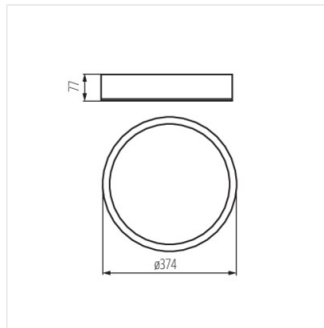

The original and at the same time stylish round holders - Kanlux JASMIN are characterized by modern and attractive design. The casing of the ceiling light fixture is made of wood and etched (satin) glass which ensures even dispersal of light. The classic combination of wood and glass makes it a very universal lighting solution.

- Enclosure material: Wood
- Lampshade material: glass

JASMIN

Ceiling light fitting

JASMIN 270-WE

JASMIN 370-WE

JASMIN 470-WE

JASMIN 270-W

JASMIN 370-W

Ceiling light fitting

JASMIN 270-G/O

JASMIN 370-G/O

JASMIN 470-G/O

JASMIN 270

JASMIN 370-W

JASMIN 470