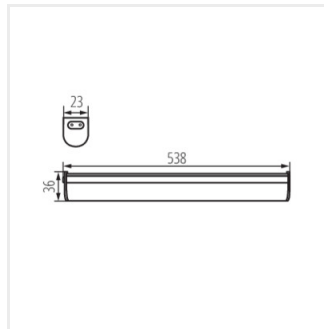

Kanlux MERA LED is an under-cupboard luminaire with an integrated LED light source. The luminaires are available in sizes ranging from 28 to 114 cm. Moreover, we can connect them in lines (up to 5 luminaires) using Kanlux MERA LED PP connectors.

- Enclosure material: plastic
- Lampshade material: plastic

MERA LED

LED under cabinet fitting

MERA LED 5W NW

MERA LED 10W NW

MERA LED 15W NW

MERA LED 20W NW

MERA LED 5W NW