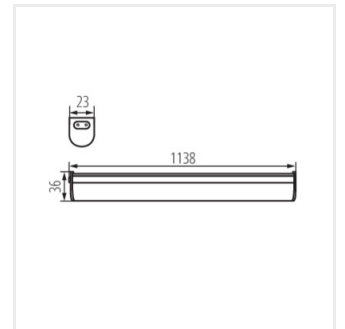

MERA LED 20W NW