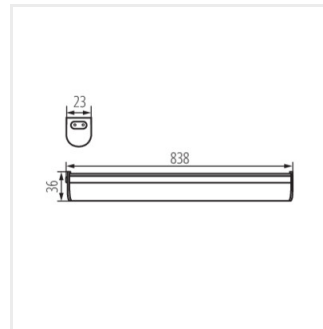

MERA LED 15W NW