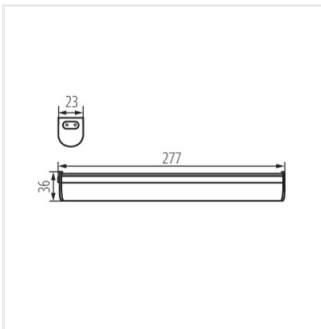

Kanlux MERA LED is an under-cupboard luminaire with an integrated LED light source. The luminaires are available in sizes ranging from 28 to 114 cm. Moreover, we can connect them in lines (up to 5 luminaires) using Kanlux MERA LED PP connectors.

- Enclosure material: plastic
- Lampshade material: plastic

MERA LED

LED under cabinet fitting

MERA LED 5W NW

MERA LED 10W NW

MERA LED 15W NW

MERA LED 20W NW

MERA LED 5W NW