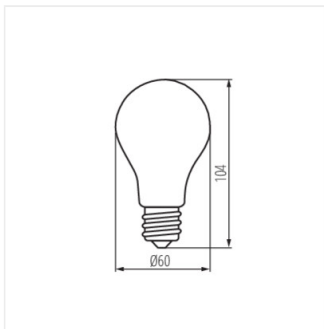

XLED STEP DIM

LED light source

XLED A60 7W-STEPPDIM

XLEDA60 7W-WW-STEPPDIM	29634	7	60	810	2700	320	E27	E
XLEDA60 7W-NW-STEPPDIM	29635	7	60	810	4000	320	E27	E

Kanlux XLED combines the best features of traditional bulbs and modern LED light sources. Therefore, we talk about it as the first real LED bulb. A glass bulb in the shape of a traditional bulb and LED diodes placed in such a way so that light can part in all directions. Additionally, in the STEPPDIM version you can gradually reduce the light stream without an additional dimmer.

- Lampshade material: glass

XLED STEP DIM

LED light source

XLED A60 7W-STEPDIM

XLED A60 7W-STEPDIM