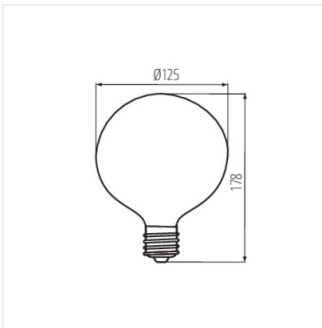

XLED G125 7W