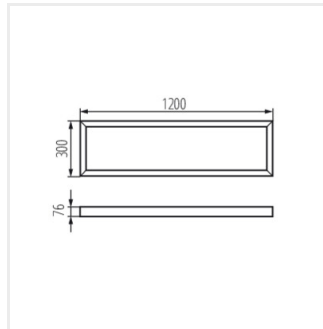

### Surface-mounted frame

ADTR-H 76MM 6060

ADTR-H 76MM 12030 W