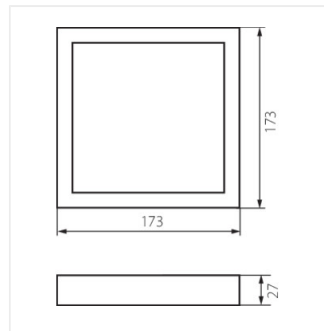

SP FRAME 12W-S