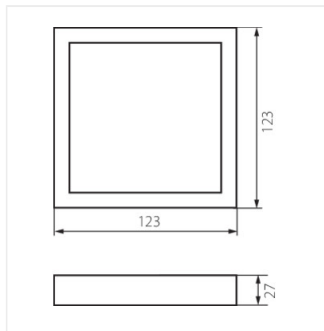

SP FRAME

Accessory for downlight fittings

SP FRAME 6W-S