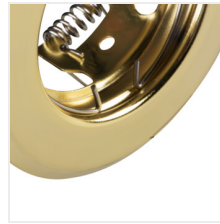

### Ceiling-mounted spotlight fitting

ARGUS CT-2114-G

ARGUS CT-2114-G	<b>00300</b>	max 10	gold	none		
ARGUS CT-2114-C	<b>00301</b>	max 10	chrome	none		
ARGUS CT-2114-W	<b>00303</b>	max 10	white	none		
ARGUS CT-2115-G	<b>00304</b>	max 10	gold	in one axis	15	
ARGUS CT-2115-C	<b>00305</b>	max 10	chrome	in one axis	15	
ARGUS CT-2115-W	<b>00307</b>	max 10	white	in one axis	15	
ARGUS CT-2117-C	<b>00309</b>	max 10	chrome	in one axis	45	
ARGUS CT-2117-W	<b>00311</b>	max 10	white	in one axis	45	
ARGUS CT-2114-BR/M	<b>00324</b>	max 10	matt brass	none		
ARGUS CT-2114-C/M	<b>00325</b>	max 10	chrome matte	none		
ARGUS CT-2114-AN	<b>00327</b>	max 10	matte copper	none		
ARGUS CT-2114-GM	<b>00328</b>	max 10	graphite	none		
ARGUS CT-2115-BR/M	<b>00330</b>	max 10	matt brass	in one axis	15	
ARGUS CT-2115-C/M	<b>00331</b>	max 10	chrome matte	in one axis	15	
ARGUS CT-2115-AN	<b>00333</b>	max 10	matte copper	in one axis	15	
ARGUS CT-2115-GM	<b>00334</b>	max 10	graphite	in one axis	15	
ARGUS CT-2117-C/M	<b>00337</b>	max 10	chrome matte	in one axis	45	
ARGUS CT-2117-GM	<b>00340</b>	max 10	graphite	in one axis	45	

Kanlux ARGUS are the most popular and at the same time the simplest eye in its form. Diversity of shapes and colours will make each fan of classics find something for themselves among them. Bulbs with Gx5.3 (12V) light bulb base match the Kanlux ARGUS eyes.