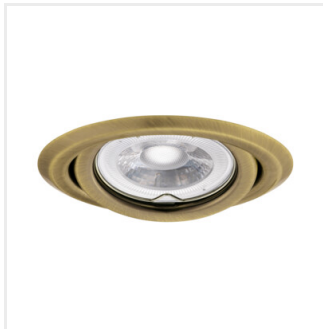

ARGUS

Ceiling-mounted spotlight fitting

ARGUS CT-2115-BR/M