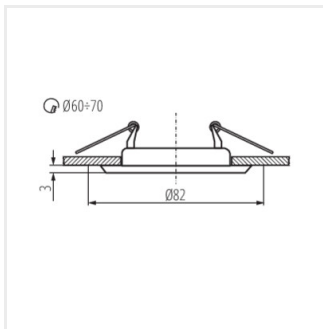

### Ceiling-mounted spotlight fitting

ARGUS CT-2115-BR/M

ARGUS CT-2115-C/M

ARGUS CT-2115-AN

ARGUS CT-2115-GM

ARGUS CT-2117-C/M

ARGUS CT-2117-GM

ARGUS CT-2114