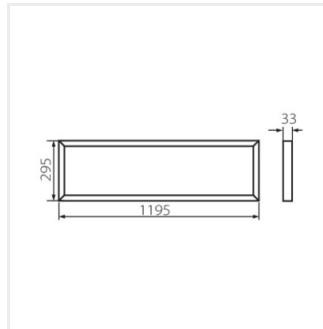

BAREV 2X36W

Recessed-mounted LED panel

 220-240 AC	 50	 100	 ≥10000	 20000	 Ra 80
 SMD			 IP 20		 5÷25
	 0.75	 0,5m	 2		

BAREV 2X36W3600 60NW

BAREV 2X36W3600 60NW	31128	36	white	3600	115
BAREV 2X36W3600 120NW	31129	36	white	3600	115

- Enclosure material: steel
- Lampshade material: plastic

BAREV 2X36W3600 60NW

BAREV 2X36W3600 120NW

BAREV 2X36W

Recessed-mounted LED panel

BAREV 2X36W3600 60NW

BAREV 2X36W3600 120NW