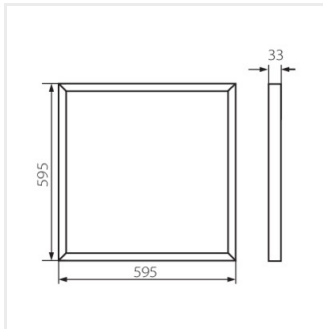

BAREV 2X36W

Recessed-mounted LED panel

 220-240 AC	 50	 100	 ≥10000	 20000	 Ra 80
 SMD			 IP 20		 5÷25
	 0.75	 0,5m	 2		

BAREV 2X36W3600 60NW

BAREV 2X36W3600 60NW	31128	36	white	3600	115
BAREV 2X36W3600 120NW	31129	36	white	3600	115

- Enclosure material: steel
- Lampshade material: plastic

BAREV 2X36W3600 60NW

BAREV 2X36W3600 120NW

BAREV 2X36W

Recessed-mounted LED panel

BAREV 2X36W3600 60NW

BAREV 2X36W3600 120NW