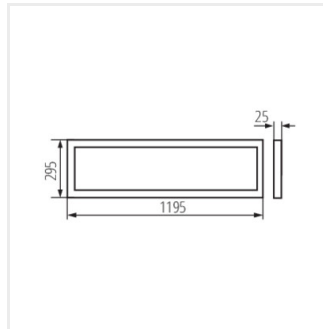

	[W]	[lm]	[m]	[°]	Tc [K]	
BAREV R 36W 6060 NW	31171	36	white	3600	115	4000
BAREV R 36W 12030 NW	31172	36	white	3600	115	4000

- 5 years Warranty under the terms of the warranty statement, available on our website
- Enclosure material: steel
- Lampshade material: plastic

BAREV R 36W 6060 NW

BAREV R 36W 12030 NW

BAREV R

LED panel

BAREV R 36W 6060 NW

BAREV R 36W 12030 NW

		BAREV R 36W					
		ADTR-S-H 6060 W	ADTR-H 6060 W	ADTR-H 12030 W	CLIPS BLINGO RT	SPN BRAVO S/P 60-62	SPN BRAVO S/P 12030
ACCESSORIES	index	27617	29843	33390	29826	28504	28505
BAREV R 36W 6060 NW	31171	✓	✓		✓	✓	
BAREV R 36W 12030 NW	31172			✓	✓		✓