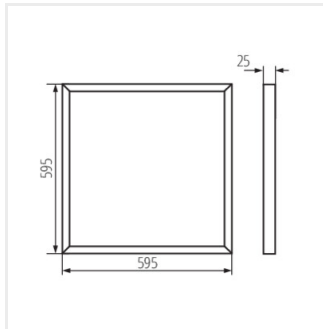

BAREV R

LED panel

BAREV R 36W 6060 NW