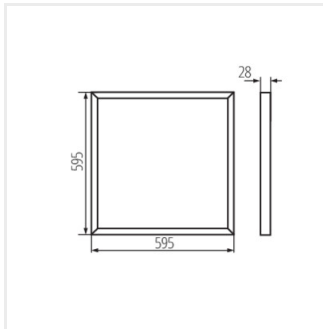

BAREV BL

LED panel

BAREV BL LEDN2 40W-NW