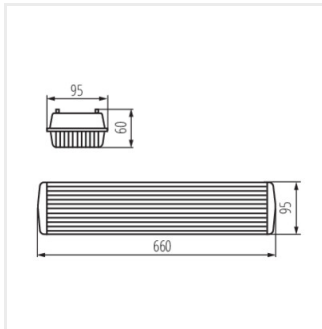

DICHT 4LED NP-PS

Dust-proof LED tube light fitting

DICHT 4LED NP 218/PS