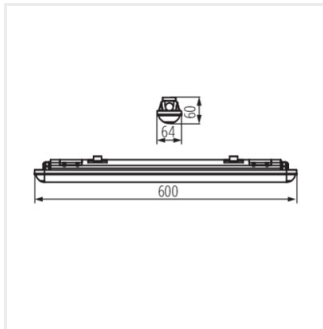

- Enclosure material: plastic
- Lampshade material: PC

DICHT LED 18W-NW

DICHT LED 36W-NW

DICHT LED 48W-NW

DICHT LED

LED dustproof lighting fitting

DICT LED 18W-NW

DICT LED 36W-NW